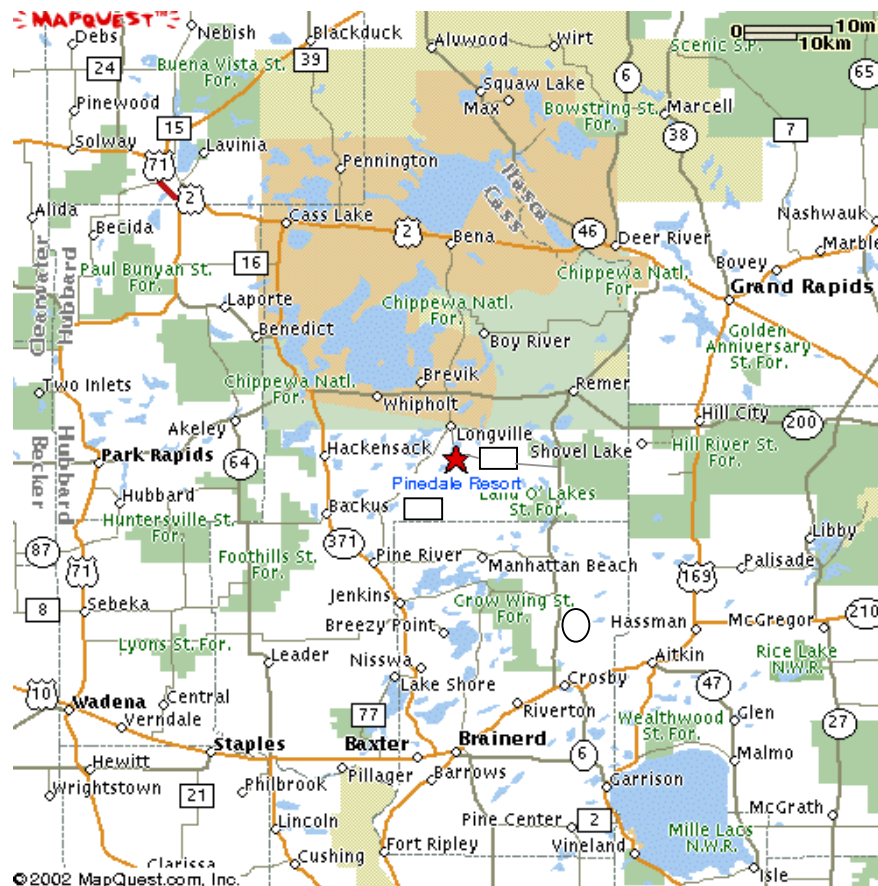

# Pinedale Resort

*On Wabedo Lake*

---

## Directions from the Twin Cities via Emily:

1. Follow I94 north to MN Hwy 101 north in Rodgers.
2. Follow Hwy 101 north to US Hwy 169 north.
3. Follow US 169 north to Garrison.
4. Turn left onto MN Hwy 6 north.
5. Carefully follow Hwy 6 north through Deerwood, Crosby, Emily and Outing.
6. Turn left at Cass County Road 7, one mile past Deer Haven Supper Club on Thunder Lake.
7. Follow Cass CR 7 to Cass CR 54.
8. Turn left on Cass CR 54 and go about 4 miles to Wabedo Frontage Road, just past Wabedo Inn.
9. Turn right on Wabedo Frontage Road and follow to Pinedale Resort